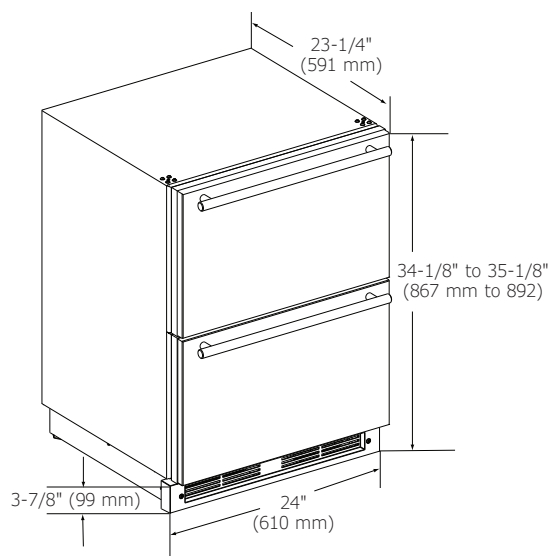

1224DWRSOD • 24" Outdoor Refrigerator Drawers • Outdoor Series

FEATURES & BENEFITS

STAINLESS SOLID

PERFORMANCE	<ul style="list-style-type: none"> • Volume of 5.4 cu ft holds up to 98 bottles (12 oz) or 150 cans (12 oz) • Digital Touch Pad Control • Temperature range: 34°F - 45°F • Passive cooling system
INTERIOR/EXTERIOR	<ul style="list-style-type: none"> • Black interior is illuminated with LED lighting • Equipped with 2 full-extension robust stainless drawers • 1 1/4" diameter stainless steel handles • The lower drawer is large enough to fit 2 one-gallon containers with additional space for more storage • Full stainless steel cabinet and drawers are deemed suitable for outdoor use by UL
INTEGRATION	<ul style="list-style-type: none"> • Unit is designed to be built-in or can be freestanding with the freestanding accessory kit • Four independently adjustable leveling legs provide a precise undercounter fit

MODEL DETAILS

Model	Voltage/Hz	Door Swing	Finish	Shipping Weight
U-1224DWRSOD-00A	115 / 60	Drawers	Stainless Solid	142 lb

ACCESSORIES

Model	Description	Finish	Shipping Weight
U-FSK-S	Freestanding Kit	Stainless	3 lb

Outdoor Series • 24" Outdoor Refrigerator Drawers • 1224DWRSOD
DIMENSIONS

CABINET CUT-OUT

INSTALLATION NOTES

Cutout includes the additional 1/4" width overall to ensure proper installation.

No additional clearance around sides, top or rear of unit is needed for ventilation.

SPECIFICATIONS

Model	1224DWRSOD
Amps: Running	1.2
Capacity: Bottle (12 oz)	98
Capacity: Can (12 oz)	150
Capacity: Volume (cu ft)	5.4
Control Type	Digital Touch Pad
Dimensions: Product Depth	23 1/4" / 591 mm
Dimensions: Product Height	34 1/8" / 867 mm
Dimensions: Product Width	24" / 610 mm
Energy Consumption: Avg. Per Year	305 kWh
ENERGY STAR	No
Panel Width	23 3/4" / 603 mm
Product Weight: Max	132 lb
Refrigerant Type	R600a
Sabbath (Star K Certified)	Yes
Temperature Range	34°F - 45°F