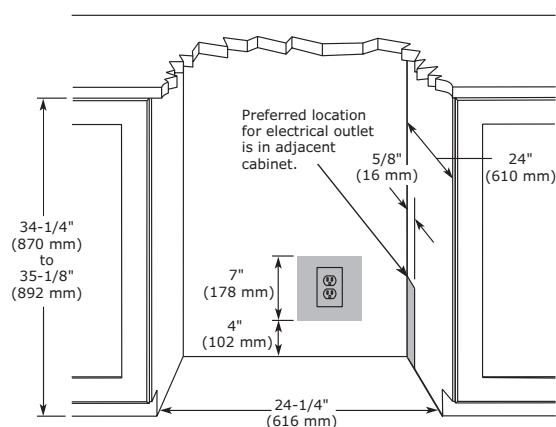

1224DWRSOD • 24" Outdoor Refrigerator Drawers • Outdoor Series

FEATURES & BENEFITS

STAINLESS SOLID

PERFORMANCE	<ul style="list-style-type: none"> • Volume of 5.4 cu ft holds up to 98 bottles (12 oz) or 150 cans (12 oz) • Digital Touch Pad Control • Temperature range: 34°F - 45°F • Passive cooling system
INTERIOR/EXTERIOR	<ul style="list-style-type: none"> • Black interior is illuminated with LED lighting • Equipped with 2 full-extension robust stainless drawers • 1 1/4" diameter stainless steel handles • The lower drawer is large enough to fit 2 one-gallon containers with additional space for more storage • Full stainless steel cabinet and drawers are deemed suitable for outdoor use by UL
INTEGRATION	<ul style="list-style-type: none"> • Unit is designed to be built-in or can be freestanding with the freestanding accessory kit • Four independently adjustable leveling legs provide a precise undercounter fit

Outdoor Series • 24" Outdoor Refrigerator Drawers • 1224DWRSOD
DIMENSIONS

CABINET CUT-OUT

INSTALLATION NOTES

Cutout includes the additional 1/4" width overall to ensure proper installation.

No additional clearance around sides, top or rear of unit is needed for ventilation.

SPECIFICATIONS

Model	1224DWRSOD
Amps: Running	1.2
Capacity: Bottle (12 oz)	98
Capacity: Can (12 oz)	150
Capacity: Volume (cu ft)	5.4
Control Type	Digital Touch Pad
Dimensions: Product Depth	23 1/4" / 591 mm
Dimensions: Product Height	34 1/8" / 867 mm
Dimensions: Product Width	24" / 610 mm
Energy Consumption: Avg. Per Year	305 kWh
ENERGY STAR	No
Panel Width	23 3/4" / 603 mm
Product Weight: Max	132 lb
Refrigerant Type	R600a
Sabbath (Star K Certified)	Yes
Temperature Range	34°F - 45°F