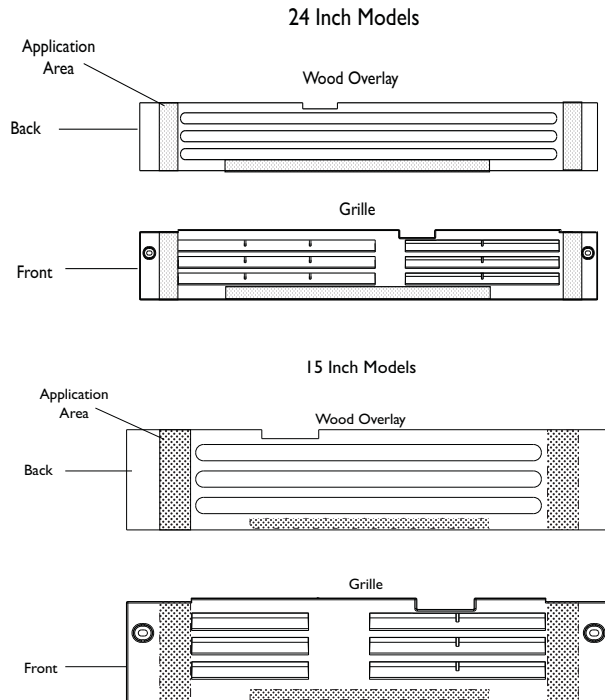

3. Carefully align the wood overlay with the grille and press into position.