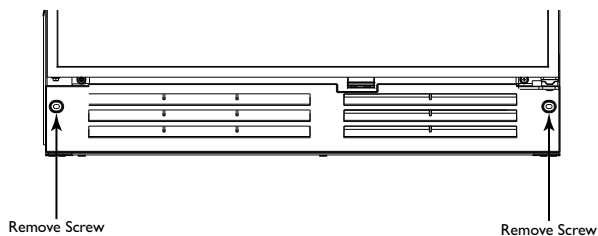

10 Wood Grille Overlay

Grille Overlay

Your model's grille is designed to accept a wood grille overlay. An overlay may be used to compliment a door overlay and provides a seamless look for your surrounding decor. Follow the instructions below to prepare and install your grille overlay. Be sure to read over this chapter completely before beginning.

Preparation

WARNING

The grille overlay **MUST** have venting as shown in the drawing below. Failure to have proper venting can result in damage to your model.

WARNING

The grille overlay may only be installed on indoor units.

1. Prepare your overlay using the dimensions provided in the figure on page 12 for 24 inch models and page 13 for 15 inch models. If using a hook and loop style mount, drill hole A will not be used.
2. If desired, stain and finish your grille to match your surrounding decor. Follow the stain manufacturer's instructions to apply stain to your overlay.

Installation

IMPORTANT

The wood overlay grille must be installed in such a manner that the grille assembly can still be removed from the unit.

Screw Mount (Recommended)

1. Remove the grille from your unit by removing the two mounting screws. See below.

2. Lay the back of your grille overlay onto the front of the grille. Make certain the screw holes and vents are aligned.
3. Slide each of the screws removed in step 1 through the grille overlay and grille.
4. Mount your new overlay onto your unit by screwing the overlay back onto the base of your unit.

Hook and Loop Fastener Mount

You may also mount your overlay to your grille using hook and loop type fasteners. U-Line recommends using 3M® Dual lock® fasteners. To mount your overlay using a hook and loop fastener follow the instructions below.

1. Read the instructions provided with your hook and loop fastener carefully.
2. Apply hook and loop fastener system to the back of the overlay and front of the grille. Use the shaded areas in the diagram below for application location.