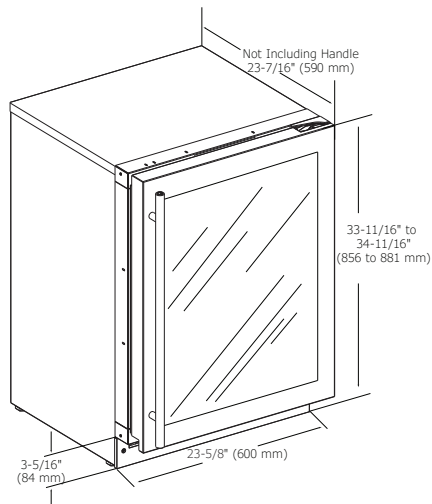

INTEGRATION

- Solid natural beech wood fronts on wine racks can easily be stained to match surrounding cabinetry
- Robust, concealed and covered hinges with built-in door stop and closer
- Integrated model requires 3/4" custom panel of your choice, or can accept U-Line Euro Style Handleless Stainless Panel Accessory (must be ordered separately)
- Fixed grille can accept an integrated toe-kick
- Four independently adjustable leveling legs provide a precise undercounter fit

MODEL DETAILS

Model	Voltage/Hz	Door Swing	Finish	Shipping Weight
U-2224ZWCS-00B	115 / 60	Field Reversible	Stainless Frame	160 lb
U-2224ZWCS-13B	115 / 60	Right-Hand Hinged	Stainless Frame (Lock)	160 lb
U-2224ZWCS-15B	115 / 60	Left-Hand Hinged	Stainless Frame (Lock)	160 lb
U-2224ZWCINT-00B	115 / 60	Field Reversible	Integrated Frame	157 lb
U-2224ZWCINT-60B	115 / 60	Field Reversible	Integrated Solid	150 lb

2000 Series • 24" Wine Captain® Model • 2224ZWC
DIMENSIONS

Dimensions shown apply to all finishes, including Integrated (INT) models with 3/4" integrated panel/frame installed.

CABINET CUT-OUT

INSTALLATION NOTES

Do not obstruct front grille air flow.

SPECIFICATIONS

Model	2224ZWC
Amps: Running	1.2
Capacity: Average Volume (cu ft)	4.7
Capacity: Wine Bottle (750 ml)	43
Control Type	Digital Touch Pad
Dimensions: Product Depth	23 7/16" / 590 mm
Dimensions: Product Height	33 11/16" / 856 mm
Dimensions: Product Width	23 5/8" / 600 mm
ENERGY STAR	N/A
Panel Height	30" / 762 mm
Panel Thickness	3/4" / 20 mm
Panel Type	2 3/4" / 70 mm Frame Panel or Solid Panel (-60 suffix)
Panel Width	23 1/2" / 595 mm
Product Weight: Max	150 lb
Refrigerant Type	R600a
Sabbath (Star K Certified)	Yes
Temperature Range	34°F - 65°F