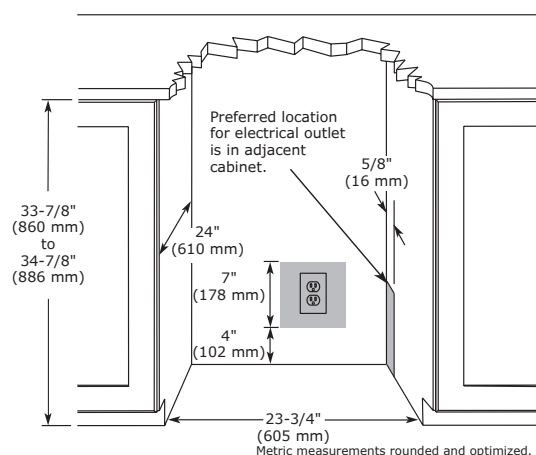

INTEGRATION

- Solid natural beech wood fronts on wine racks can easily be stained to match surrounding cabinetry
- Robust, concealed and covered hinges with built-in door stop and closer
- Integrated model requires 3/4" custom panel of your choice, or can accept U-Line Euro Style Handleless Stainless Panel Accessory (must be ordered separately)
- Fixed grille can accept an integrated toe-kick
- Four independently adjustable leveling legs provide a precise undercounter fit

MODEL DETAILS

Model	Voltage/Hz	Door Swing	Finish	Shipping Weight
U-2224ZWCS-00B	115 / 60	Field Reversible	Stainless Frame	160 lb
U-2224ZWCS-13B	115 / 60	Right-Hand Hinged	Stainless Frame (Lock)	160 lb
U-2224ZWCS-15B	115 / 60	Left-Hand Hinged	Stainless Frame (Lock)	160 lb
U-2224ZWCINT-00B	115 / 60	Field Reversible	Integrated Frame	157 lb
U-2224ZWCINT-60B	115 / 60	Field Reversible	Integrated Solid	150 lb

2000 Series • 24" Wine Captain® Model • 2224ZWC
DIMENSIONS

Dimensions shown apply to all finishes, including Integrated (INT) models with 3/4" integrated panel/frame installed.

CABINET CUT-OUT

INSTALLATION NOTES

Do not obstruct front grille air flow.

SPECIFICATIONS

Model	2224ZWC
Amps: Running	1.2
Capacity: Average Volume (cu ft)	4.7
Capacity: Wine Bottle (750 ml)	43
Control Type	Digital Touch Pad
Dimensions: Product Depth	23 7/16" / 590 mm
Dimensions: Product Height	33 11/16" / 856 mm
Dimensions: Product Width	23 5/8" / 600 mm
ENERGY STAR	N/A
Panel Height	30" / 762 mm
Panel Thickness	3/4" / 20 mm
Panel Type	2 3/4" / 70 mm Frame Panel or Solid Panel (-60 suffix)
Panel Width	23 1/2" / 595 mm
Product Weight: Max	150 lb
Refrigerant Type	R600a
Sabbath (Star K Certified)	Yes
Temperature Range	34°F - 65°F