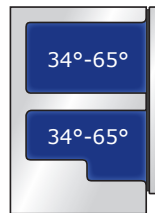

COOLING SYSTEM

ELECTRICAL REQUIREMENTS

This unit requires a grounded, polarized 115 VAC, 60 Hz, 15 A power supply (normal household current).

Warranty

Please visit u-line.com to view this model's User Guide & Service Manual. All Specifications are subject to change without notice.