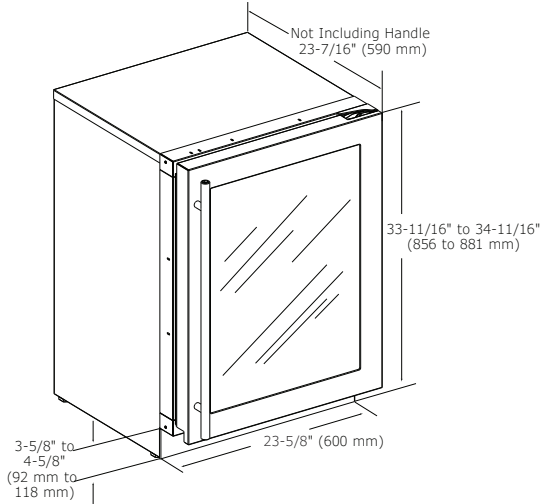

MODEL DETAILS

Model	Voltage/Hz	Door Swing	Finish	Shipping Weight
U-3024ZWCS-00B	115 / 60	Field Reversible	Stainless Frame	160 lb
U-3024ZWCS-13B	115 / 60	Right-Hand Hinged	Stainless Frame (Lock)	160 lb
U-3024ZWCS-15B	115 / 60	Left-Hand Hinged	Stainless Frame (Lock)	160 lb
U-3024ZWCINT-00B	115 / 60	Field Reversible	Integrated Frame	157 lb
U-3024ZWCINT-60B	115 / 60	Field Reversible	Integrated Solid	150 lb

ACCESSORIES

Model	Description	Finish	Shipping Weight
U-ESPF60S*	Euro Style Handleless Panel, 24" Frame	Stainless	8 lb
U-ESP60S*	Euro Style Handleless Panel, 24" Solid	Stainless	12 lb

*Installs on integrated models.

Modular 3000 Series • 24" Wine Captain® Model • **3024ZWC**

DIMENSIONS

Dimensions shown apply to all finishes, including Integrated (INT) models with 3/4" integrated panel/frame installed.

CABINET CUT-OUT

Do not obstruct front grille air flow.

SPECIFICATIONS

Model	3024ZWC
Amps: Running	1.2
Capacity: Volume (cu ft)	4.7
Capacity: Wine Bottle (750 ml)	43
Control Type	U-Select®
Dimensions: Product Depth	23 7/16" / 590 mm
Dimensions: Product Height	33 11/16" / 856 mm
Dimensions: Product Width	23 5/8" / 600 mm
ENERGY STAR	N/A
Panel Height	30" / 762 mm
Panel Thickness	3/4" / 20 mm
Panel Type	2 3/4" / 70 mm Frame Panel or Solid Panel (-60 suffix)
Panel Width	23 1/2" / 595 mm
Product Weight: Max	150 lb
Refrigerant Type	R600a
Sabbath (Star K Certified)	Yes
Temperature Range	34°F - 65°F