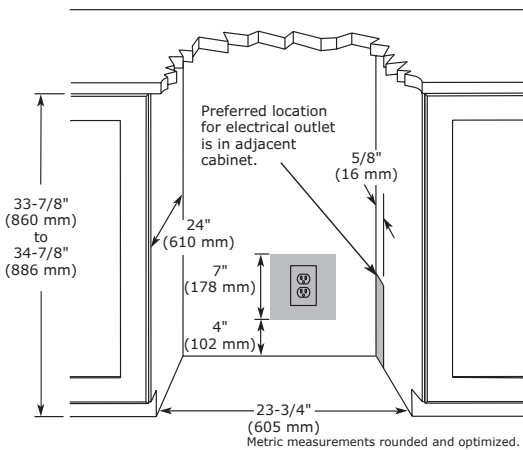

ACCESSORIES

Model	Description	Finish	Shipping Weight
U-ESPF60S*	Euro Style Handleless Panel, 24" Frame	Stainless	8 lb
U-ESP60S*	Euro Style Handleless Panel, 24" Solid	Stainless	12 lb

*Installs on integrated models.

Modular 3000 Series • 24" Wine Captain® Model • **3024ZWC**

DIMENSIONS

Dimensions shown apply to all finishes, including Integrated (INT) models with 3/4" integrated panel/frame installed.

CABINET CUT-OUT

INSTALLATION NOTES

When installing adjacent to wall, ensure 2 1/2" clearance on hinged side for 90° door opening, allowing ample room for door handle.

No additional clearance around sides, top or rear of unit is needed for ventilation.

Do not obstruct front grille air flow.

SPECIFICATIONS

Model	3024ZWC
Amps: Running	1.2
Capacity: Volume (cu ft)	4.7
Capacity: Wine Bottle (750 ml)	43
Control Type	U-Select®
Dimensions: Product Depth	23 7/16" / 590 mm
Dimensions: Product Height	33 11/16" / 856 mm
Dimensions: Product Width	23 5/8" / 600 mm
ENERGY STAR	N/A
Panel Height	30" / 762 mm
Panel Thickness	3/4" / 20 mm
Panel Type	2 3/4" / 70 mm Frame Panel or Solid Panel (-60 suffix)
Panel Width	23 1/2" / 595 mm
Product Weight: Max	150 lb
Refrigerant Type	R600a
Sabbath (Star K Certified)	Yes
Temperature Range	34°F - 65°F