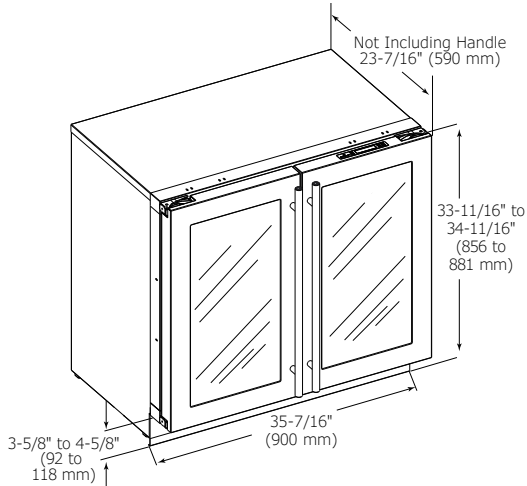

STAINLESS FRAME

STAINLESS FRAME (LOCK)

INTEGRATED FRAME

**MODEL DETAILS**

Model	Voltage/Hz	Door Swing	Finish	Shipping Weight
U-3036WCWCS-00A	115 / 60	Double Doors	Stainless Frame	252 lbs
U-3036WCWCS-13A	115 / 60	Double Doors	Stainless Frame (Lock)	252 lbs
U-3036WCWCINT-00A	115 / 60	Double Doors	Integrated Frame	235 lbs
U-3036WCWCINT-60A	115 / 60	Double Doors	Integrated Solid	234 lbs

**DIMENSIONS**

Dimensions shown apply to all finishes, including Integrated (INT) models with 3/4" integrated panel/frame installed.

**CABINET CUT-OUT**

Metric measurements rounded and optimized.

**INSTALLATION NOTES**

Do not obstruct front grille air flow.

**SPECIFICATIONS**

Model	3036WCWC
Amps: Running	1.2
Capacity: Volume (cu ft)	7.0
Capacity: Wine Bottle (750 ml)	62
Control Type	U-Select®
Dimensions: Product Depth	23 7/16" / 590 mm
Dimensions: Product Height	33 11/16" / 856 mm
Dimensions: Product Width	35 7/16" / 900 mm
Energy Consumption: Avg. Per Year	250 kWh
ENERGY STAR	na
Panel Height	30" / 762 mm
Panel Thickness	3/4" / 20 mm
Panel Type	2 3/4" / 70 mm Frame Panel or Solid Panel (-60 suffix)
Panel Width	17 5/8" / 445 mm
Product Weight: Max	226 lbs
Refrigerant Type	R600a
Sabbath (Star K Certified)	Yes
Temperature Range	38°F - 65°F