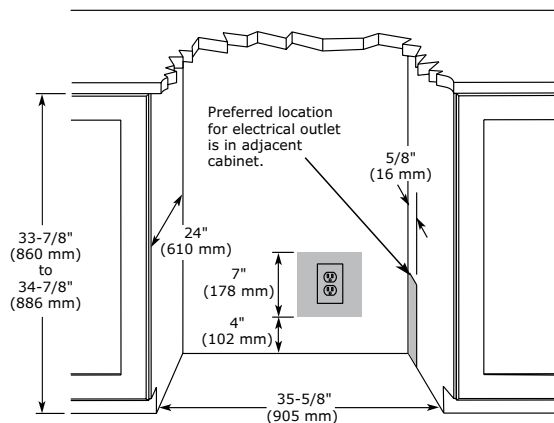

**DIMENSIONS**

Dimensions shown apply to all finishes, including Integrated (INT) models with 3/4" integrated panel/frame installed.

**CABINET CUT-OUT**

Metric measurements rounded and optimized.

**INSTALLATION NOTES**

When installing adjacent to wall, ensure 2 1/2" clearance on hinged side for 90° door opening, allowing ample room for door handle.

No additional clearance around sides, top or rear of unit is needed for ventilation.

Do not obstruct front grille air flow.

**SPECIFICATIONS**

Model	3036WCWC
Amps: Running	1.2
Capacity: Volume (cu ft)	7.0
Capacity: Wine Bottle (750 ml)	62
Control Type	U-Select®
Dimensions: Product Depth	23 7/16" / 590 mm
Dimensions: Product Height	33 11/16" / 856 mm
Dimensions: Product Width	35 7/16" / 900 mm
Energy Consumption: Avg. Per Year	250 kWh
ENERGY STAR	na
Panel Height	30" / 762 mm
Panel Thickness	3/4" / 20 mm
Panel Type	2 3/4" / 70 mm Frame Panel or Solid Panel (-60 suffix)
Panel Width	17 5/8" / 445 mm
Product Weight: Max	226 lbs
Refrigerant Type	R600a
Sabbath (Star K Certified)	Yes
Temperature Range	38°F - 65°F