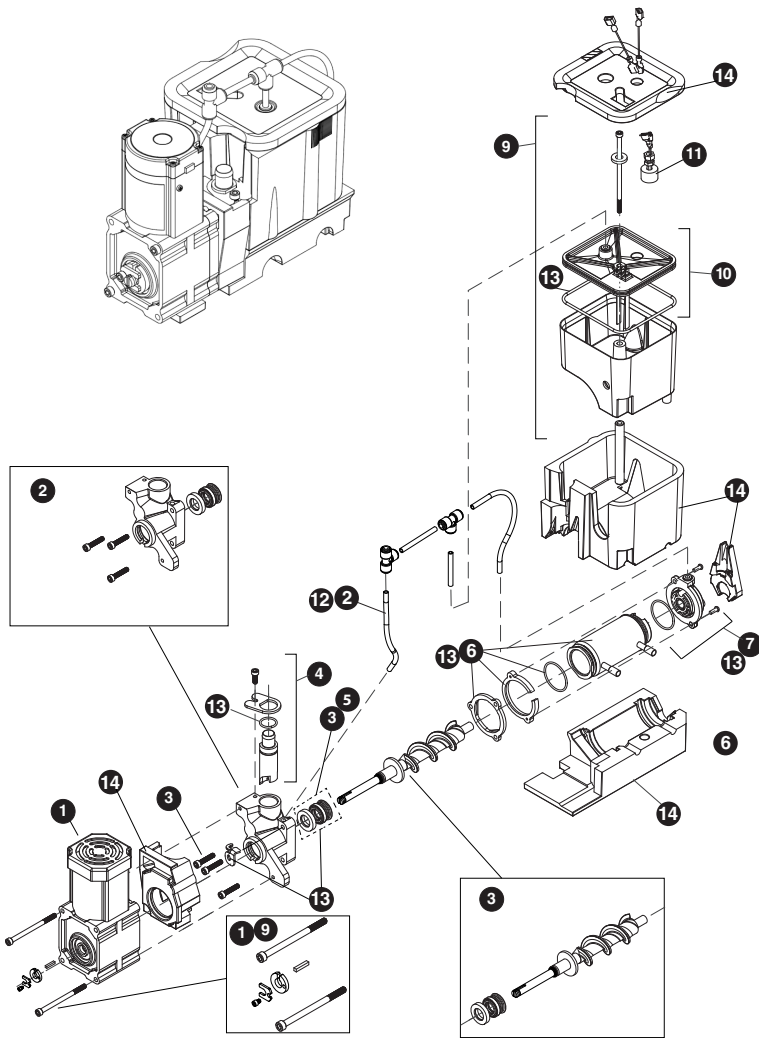

Parts

NUGGET ICE EVAPORATOR		
1	GEAR MOTOR ASSEMBLY	80-55371-01
2	MAIN HOUSING W/SEAL & SCREWS	80-55371-02
3	AUGER W/FRONT SEAL	80-55371-04
4	ICE COMPRESSION NOZZLE ASSY	80-55371-05
5	FRONT SEAL AND O-RING	80-55371-06
6	EVAPORATOR W/FLANGES & O-RING	80-55371-07
7	HOUSING, BUSHING	80-55371-08
8	HARDWARE KIT, GEAR MOTOR	80-55371-09
9	RESERVOIR & FLOAT COMPLETE ASSY	80-55371-10
10	RESERVOIR LID & O-RING	80-55371-11
11	FLOAT SWITCH	80-55538-00
12	WATER LINE, 12" SEGMENT	80-54722-01
13	WATER SEAL KIT	80-55371-13
14	INSULATION KIT*	80-55371-14
15	DUMP VALVE TUBE ASSY	80-55447-01
16	RESERVOIR DUMP VALVE TUBE ASSY	80-55371-20
17	ICE TRANSPORT TUBE ASSY ⁺	80-55371-19 ⁺

*Insulation foam pieces are sold only as a complete set

⁺ADA Model uses part number 80-55371-21

IMAGES ARE NOT TO SCALE