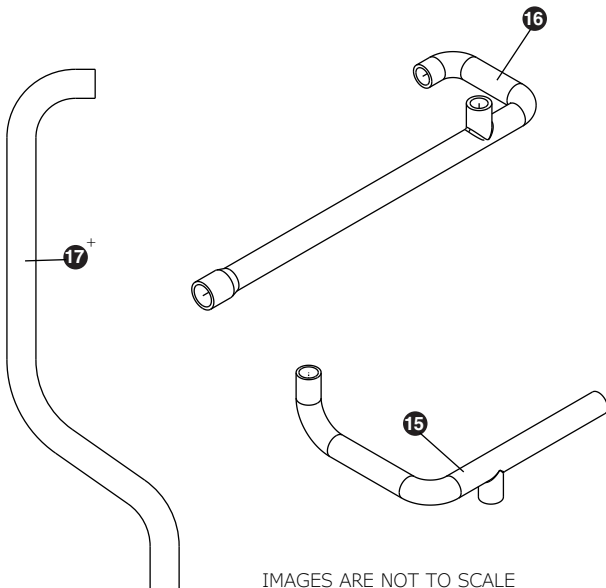

Parts

NUGGET ICE EVAPORATOR		
1	GEAR MOTOR ASSEMBLY	80-55371-01
2	MAIN HOUSING W/SEAL & SCREWS	80-55371-02
3	AUGER W/FRONT SEAL	80-55371-04
4	ICE COMPRESSION NOZZLE ASSY	80-55371-05
5	FRONT SEAL AND O-RING	80-55371-06
6	EVAPORATOR W/FLANGES & O-RING	80-55371-07
7	HOUSING, BUSHING	80-55371-08
8	HARDWARE KIT, GEAR MOTOR	80-55371-09
9	RESERVOIR & FLOAT COMPLETE ASSY	80-55371-10
10	RESERVOIR LID & O-RING	80-55371-11
11	FLOAT SWITCH	80-55538-00
12	WATER LINE, 12" SEGMENT	80-54722-01
13	WATER SEAL KIT	80-55371-13
14	INSULATION KIT*	80-55371-14
15	DUMP VALVE TUBE ASSY	80-55447-01
16	RESERVOIR DUMP VALVE TUBE ASSY	80-55371-20
17	ICE TRANSPORT TUBE ASSY ⁺	80-55371-19 ⁺

*Insulation foam pieces are sold only as a complete set

⁺ADA Model uses part number 80-55371-21

IMAGES ARE NOT TO SCALE