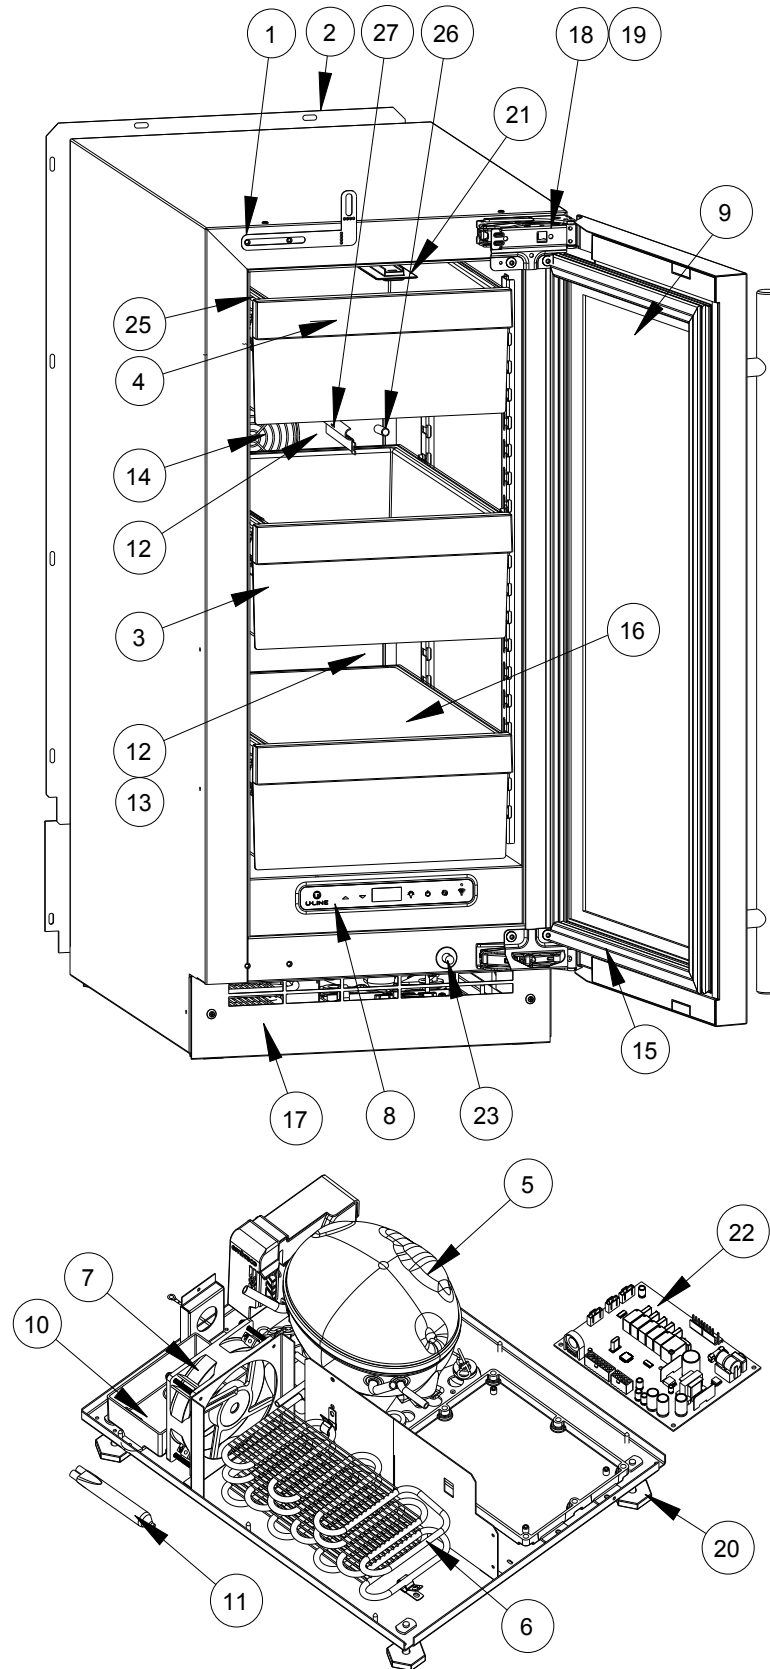

USER GUIDE

Parts

UHRE515-SS01A		
1	ANTI-TIP BRACKET	80-55449-00
2	BACK PANEL	80-55450-00
3	BIN, STORAGE	80-55463-00
4	BIN FRONT	80-55451-00
5	COMPRESSOR	80-55452-00
6	CONDENSER ASSEMBLY	80-55453-00
7	CONDENSER FAN	80-54014-00
8	DISPLAY MODULE	80-55429-00
9	DOOR ASSEMBLY	80-55503-00
10	DRAIN PAN	80-54217-00
11	DRIER	80-54055-00
12	EVAPORATOR ASSEMBLY	80-55458-00
13	EVAPORATOR COVER	80-55456-00
14	EVAPORATOR FAN W/COVER	80-55457-00
15	GASKET, DOOR	80-55459-00
16	GLASS SHELF	80-54460-00
17	GRILLE	80-55461-00
18	HINGE ASSEMBLY	80-55374-00
19	HINGE COVER (2)	80-54001-00
20	LEG LEVELERS (4)	80-54019-00
21	LED LIGHT, 2 COLOR	80-55272-00
22	MAIN BOARD	80-55398-00
23	PLUNGER SWITCH	80-55375-00
24	POWER CORD*	80-55462-00
25	SLIDE ASSEMBLY	80-55509-00
26	THERMISTOR	80-54006-00
27	THERMISTOR COVER	80-55464-00
28	WIRE HARNESS, BOARD*	80-55466-00

*Not Shown